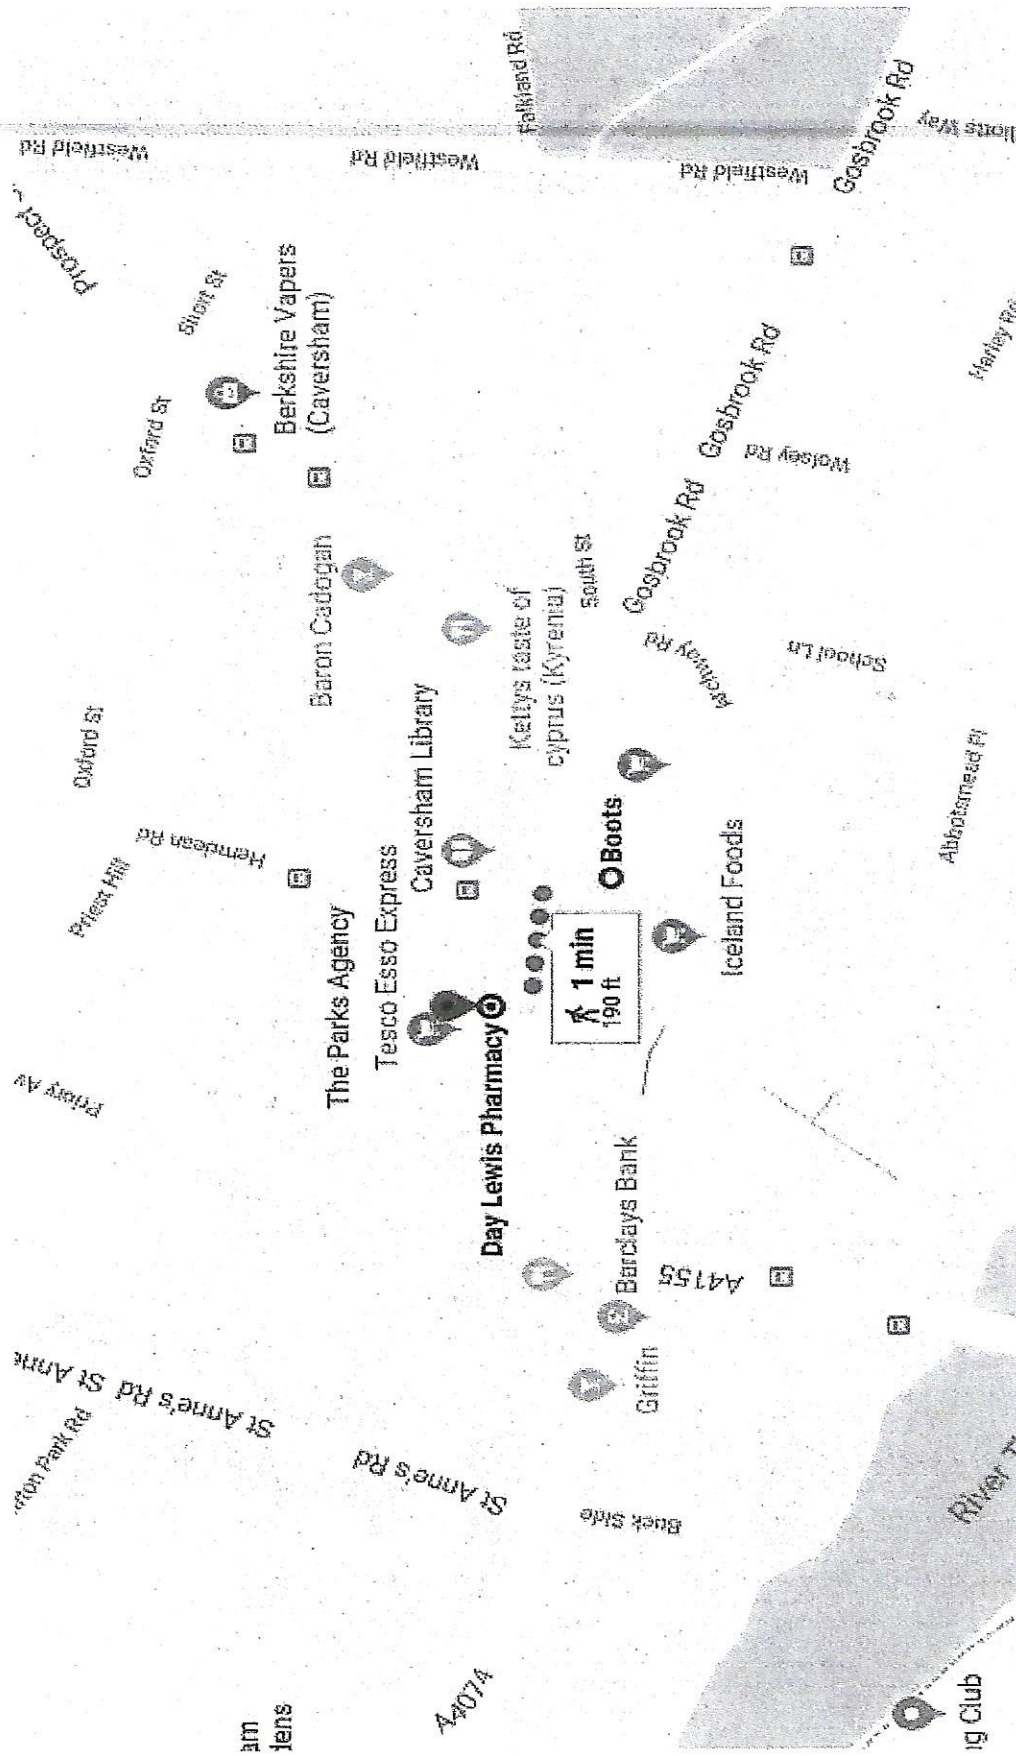

GROUND FLOOR PLAN

BOB UK Ltd - Cavasshem Branch floorplan

Map showing distance between Boots and Day Lewis Pharmacies.

Map 1: Pharmaceutical Services in Reading - (Oct 2017)

Legend

- Pharmacy
- ▲ 100 Hour Pharmacy
- Distance Selling Pharmacy

Working together for health and wellbeing
Public Health Services for Berkshire

This map has been produced using NHS Digital ODS data, DCLG, NHS England data and Ordnance Survey OpenData (2017).
 Created: 14/10/2017
 By: INW